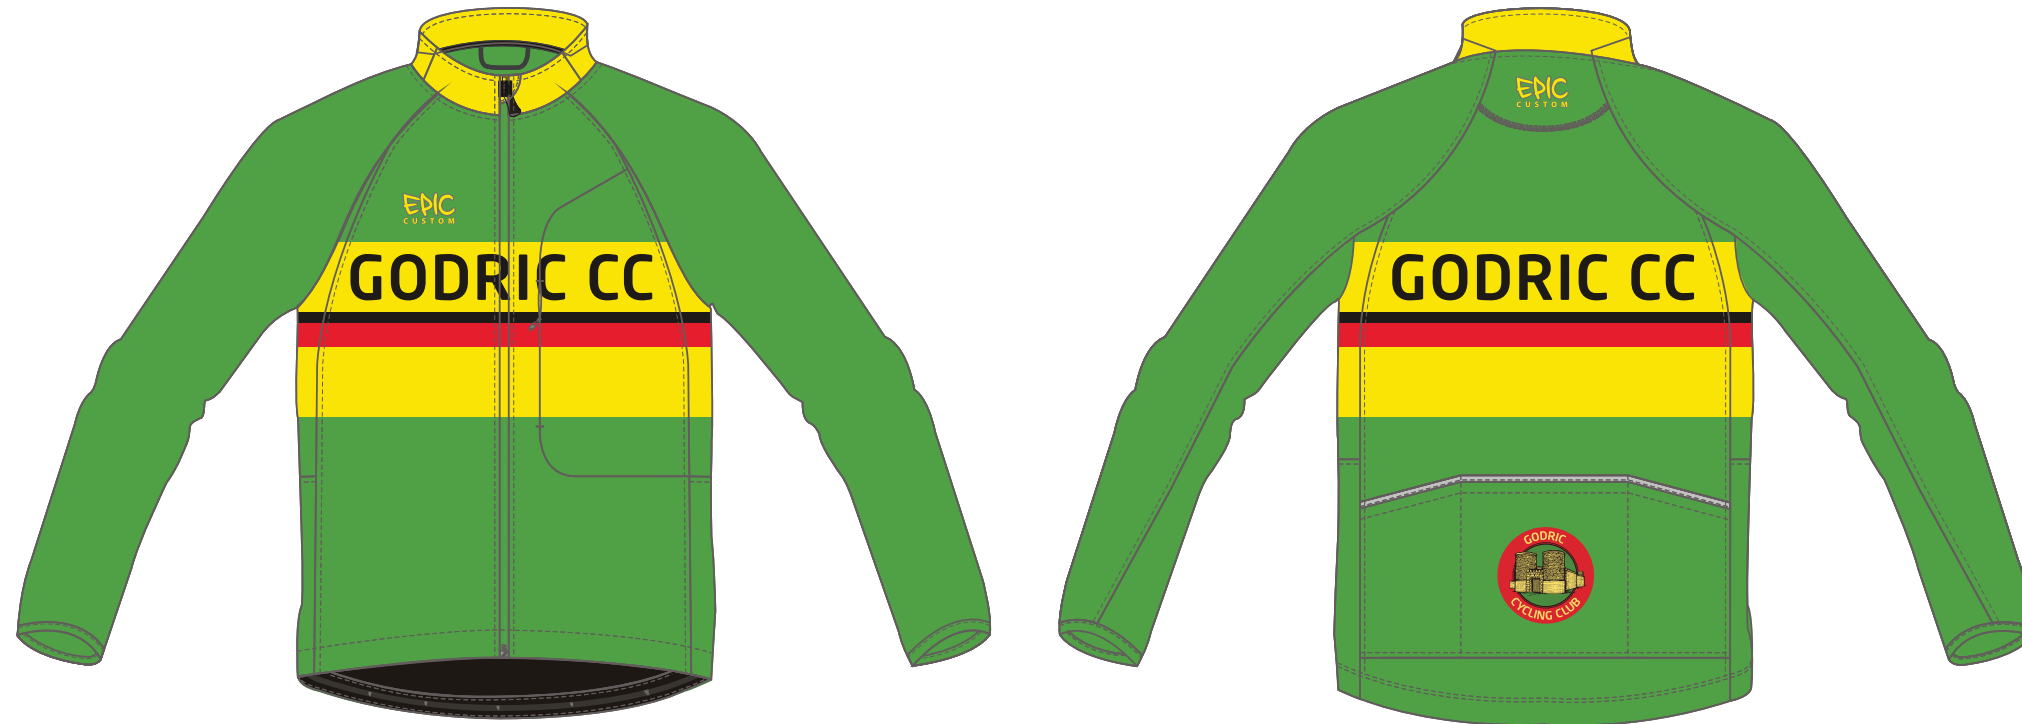

UNISEX SUB ZERO WINTER JACKET

EPIC
epic-orange.com

Mens Sizing Guide - EpicPremium
Body Measurements in CM - all designed for UK market

Sizes	2XS	XS	S	M	L	XL	2XL	3XL
Chest	76-82	82-88	88-94	94-99	100-105	106-112	113-120	121-130
Waist	57-62	63-70	71-79	80-86	87-97	98-107	108-117	118-125

Womens Sizing Guide - EpicPremium
Body Measurements in CM - all designed for UK market

Sizes	2XS	XS	S	M	L	XL	2XL	3XL
Chest	70-75	75-80	80-85	85-91	91-97	97-103	103-109	109-115
Waist	56-61	61-66	67-72	73-79	80-86	87-92	93-100	101-108
Hip	75-80	81-86	87-92	92-97	97-103	103-109	109-115	115-121