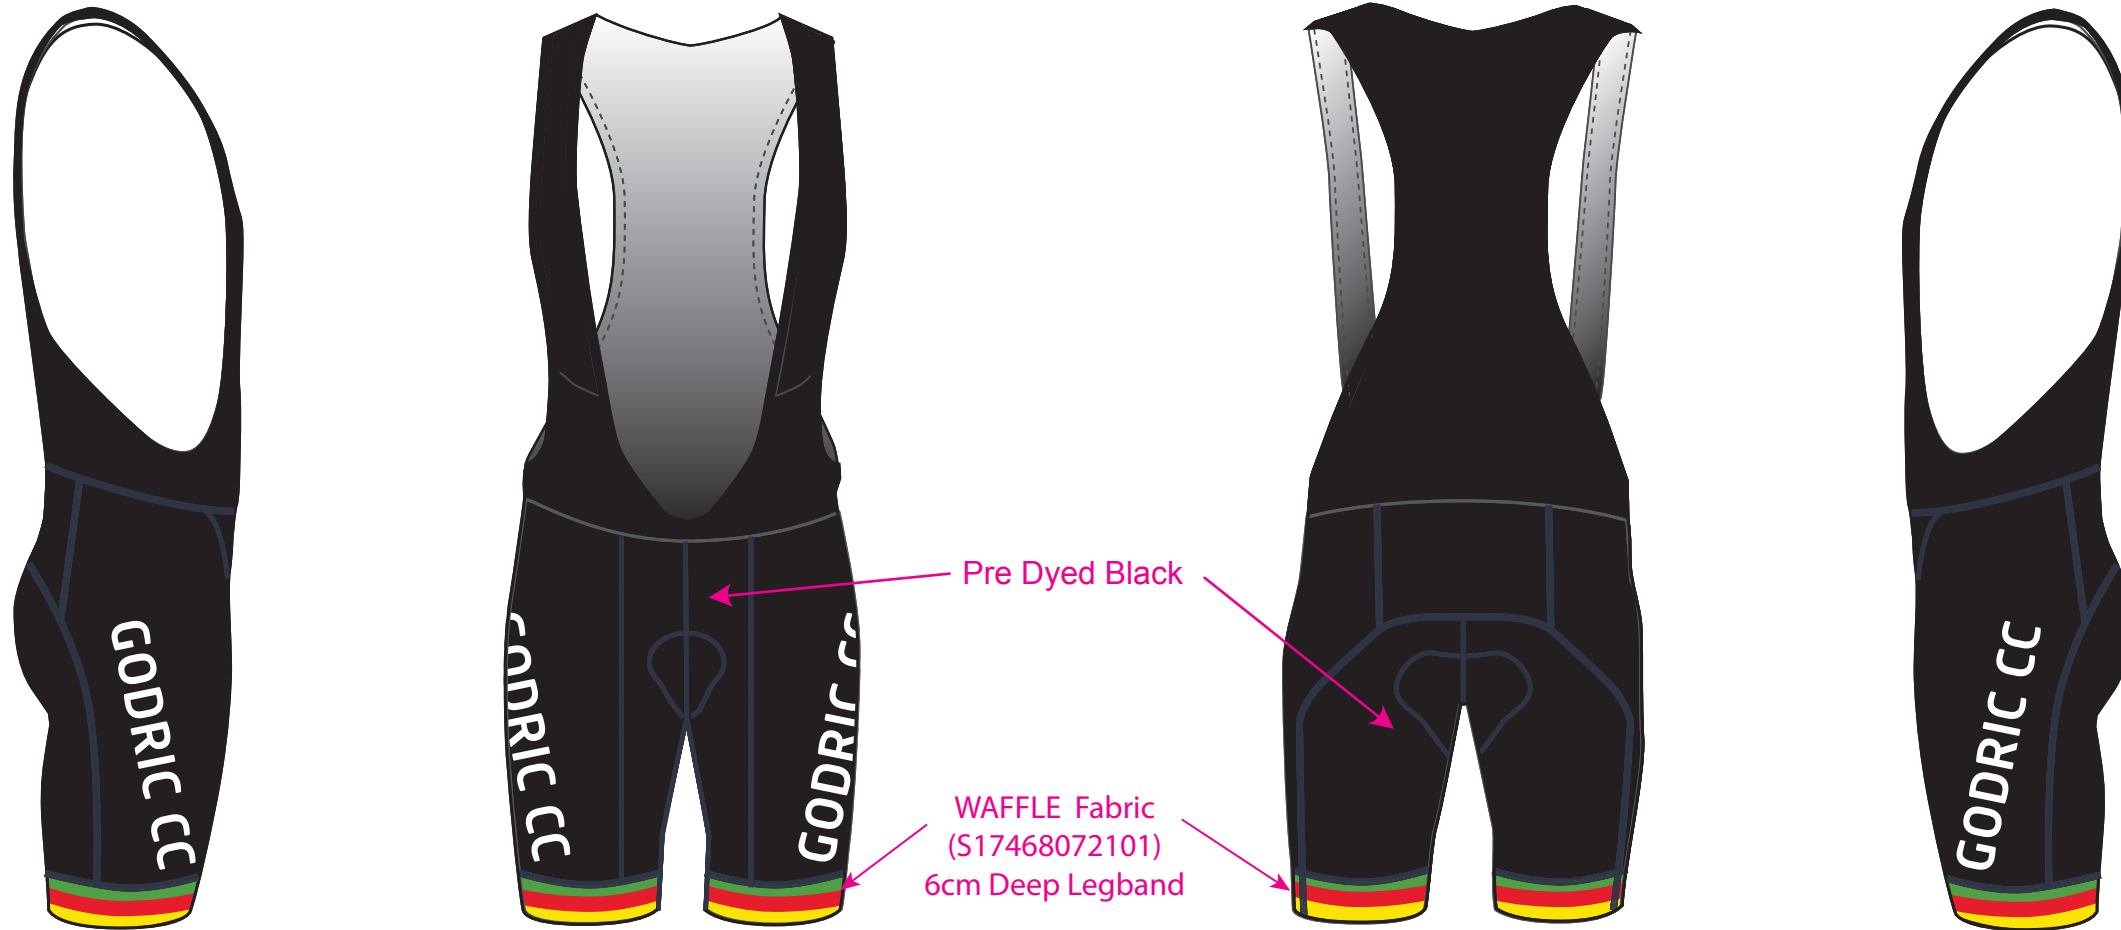

PRO EURO WAFFLE BIB SHORTS

EPIC
epic-orange.com

Mens Sizing Guide - EpicPremium
Body Measurements in CM - all designed for UK market

Sizes	2XS	XS	S	M	L	XL	2XL	3XL
Chest	76-82	82-88	88-94	94-99	100-105	106-112	113-120	121-130
Waist	57-62	63-70	71-79	80-86	87-97	98-107	108-117	118-125

Womens Sizing Guide - EpicPremium
Body Measurements in CM - all designed for UK market

Sizes	2XS	XS	S	M	L	XL	2XL	3XL
Chest	70-75	75-80	80-85	85-91	91-97	97-103	103-109	109-115
Waist	56-61	61-66	67-72	73-79	80-86	87-92	93-100	101-108
Hip	75-80	81-86	87-92	92-97	97-103	103-109	109-115	115-121